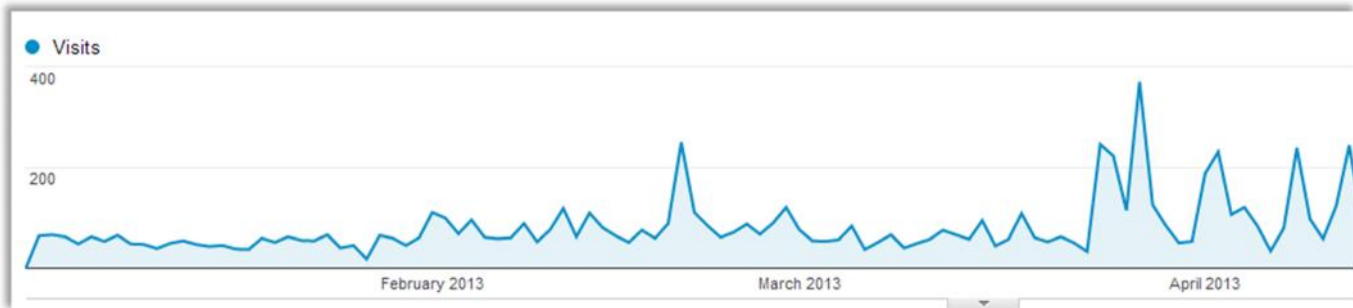

The Albemarle Alumni Association Website

www.albemarlealumni.com

- The Albemarle Alumni Association website is one of the largest and most active high school alumni websites in the country. The software it is built on houses about 15,000 class and alumni sites and www.albemarlealumni.com is rumored to be in the top ½ of 1% of those sites in size.
- The site is used fairly heavily.
 - There have been just under 100,000 visits to the site
 - During each visit about 7 pages are viewed and earlier this week, the 700,000th page was opened by a visitor.
 - Each page is viewed for an average of about 2.5 minutes meaning that, if you do the math, almost 15 work years have been spent on the site. (I mention work years because.....)
 - 11,000 emails have been sent between classmates using the site (and countless others sent directly)
- Counting the copies of the Peer that have been scanned, there are between 12-15,000 pages of content on the site
- The most viewed pages are:
 - The Home page where the news is summarized
 - The profile pages that have information on alumni (Connie)
 - The "In Memory" pages that tell us about deaths in the Albemarle family (Bonnie and Sam)
- And the online copies of the Peer
 - 35 years are on the site
 - Nearly 10,000 pages of content
 - Searchable and printable
- Some stats and other information on the site
 - There are:
 - 21,000 names and addresses
 - 5,000 email addresses
 - 3,100 completed profiles
 - 497 photos

55,144 people visited this site